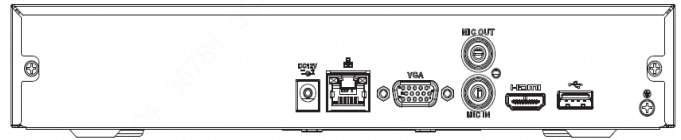

Ordering Information

Type	Part Number	Description
4 Channel NVR	NVR1B04HS	4 Channel Compact 1U H.265 Network Video Recorder
8 Channel NVR	NVR1B08HS	8 Channel Compact 1U H.265 Network Video Recorder
Accessories	N/A	N/A

Rear Panel